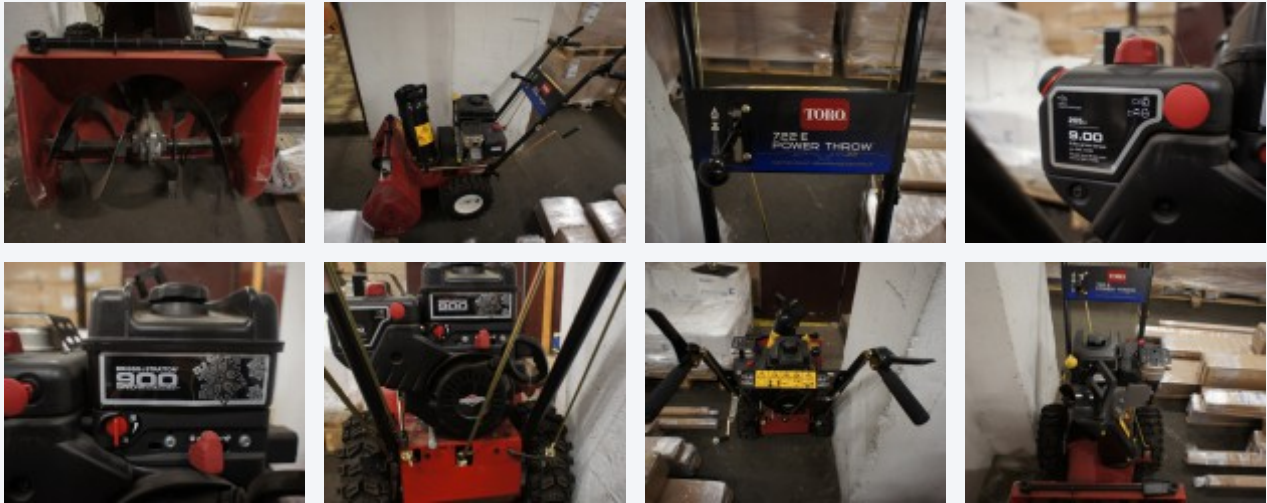

Toro 722E Power Throw 205cc Snow Blower

lot number: 115-5

Details

Lot number	115-5
Web address	www.bid24.eu/lot/115/5.html
Starting bid	500 €
Fee	6 %
VAT	23 %
Start date	10-01-2014, 10:00 CET
Closing date	30-01-2014, 13:00 CET

General parameters

Category	Snowblowers
Manufacturer	Toro
Model	722E Power Throw
Weight	74 kg
Condition	New

Specific parameters

Engine	Briggs & Stratton OHV 4-Cycle
Engine Displacement	205cc
Fuel Capacity	3l
Impeller diameter	250mm
Number of blades of auger	3
Clearing Width	560mm
Throw Distance	max 9m